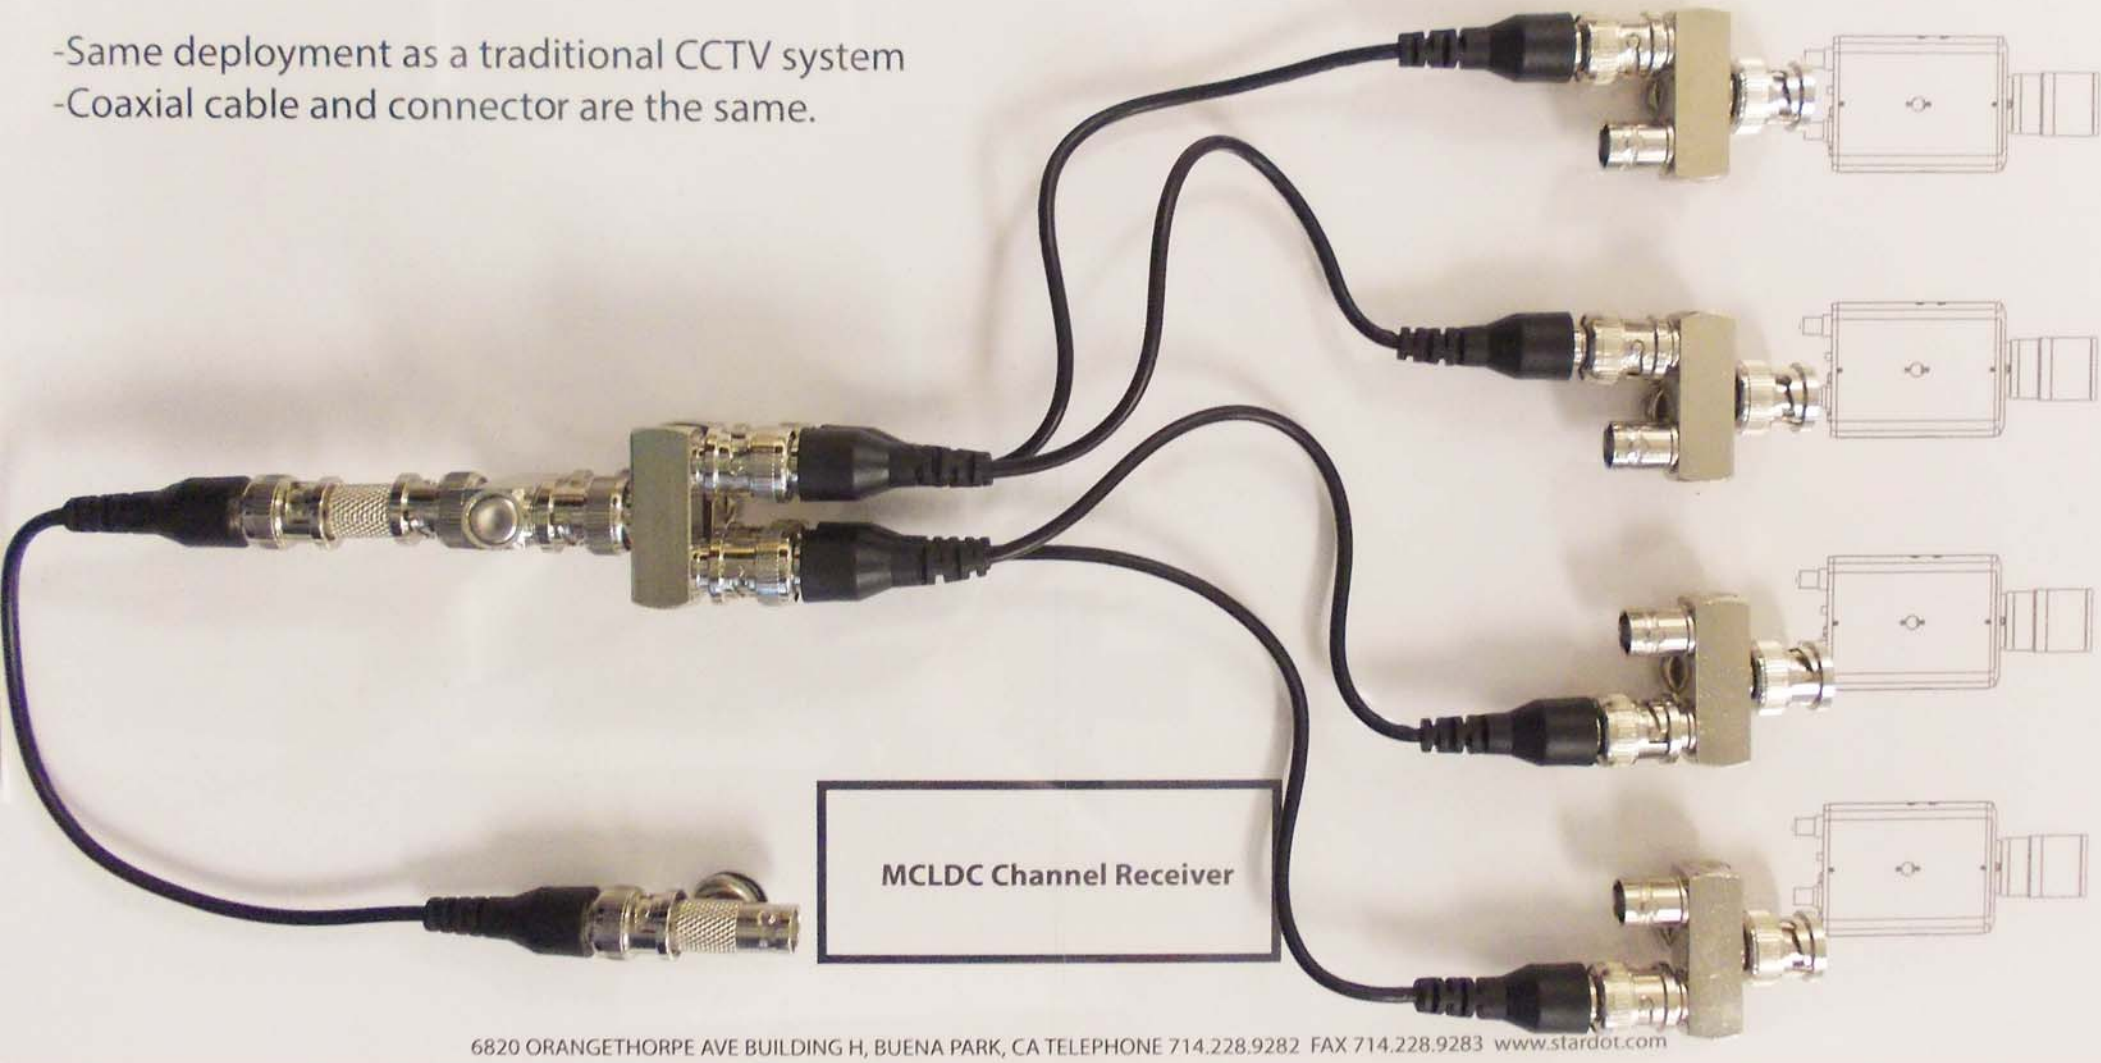

# Multi-Channel Long Distance Coaxial Point-to-Point Deployment

- Same deployment as a traditional CCTV system
- Coaxial cable and connector are the same.

6820 ORANGETHORPE AVE BUILDING H, BUENA PARK, CA TELEPHONE 714.228.9282 FAX 714.228.9283 [www.stardot.com](http://www.stardot.com)

1000 feet with RG 59 cable  
No additional equipments required